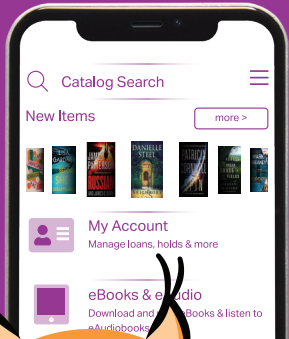

Ida

an Idaho library app

Search the catalog, place holds, manage your account, and more.

Ida

an Idaho library app

Search the catalog, place holds, manage your account, and more.

Ida

an Idaho library app

Catalog Search - Search with keywords, or even by scanning an ISBN barcode.

Digital Library Card - Display your card's barcode for easy scanning.

Linked Accounts - Save friends' or family members' cards in the app.

Self Checkout - Check out right in the app - scan barcodes with your phone.

Curbside Pickup - Let us know you're on your way.

Library Locator - See your nearest libraries and their hours.

Online Resources - Check library events, place room reservations, browse ebooks... the list goes on!

Ida

an Idaho library app

Catalog Search - Search with keywords, or even by scanning an ISBN barcode.

Digital Library Card - Display your card's barcode for easy scanning.

Linked Accounts - Save friends' or family members' cards in the app.