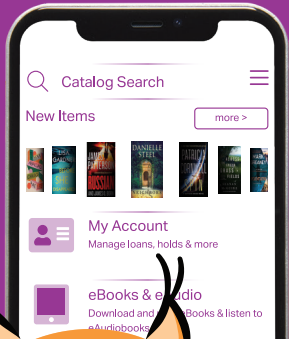

Ida

an Idaho library app

Search the catalog, place holds, manage your account, and more.

Ida

an Idaho library app

Search the catalog, place holds, manage your account, and more.

Ida

an Idaho library app

Catalog Search - Search with keywords, or even by scanning an ISBN barcode.

Digital Library Card - Display your card's barcode for easy scanning.

Linked Accounts - Save friends' or family members' cards in the app.

Self Checkout - Check out right in the app - scan barcodes with your phone.

Curbside Pickup - Let us know you're on your way.

Library Locator - See your nearest libraries and their hours.

Online Resources - Check library events, place room reservations, browse ebooks... the list goes on!

Ida

an Idaho library app

Catalog Search - Search with keywords, or even by scanning an ISBN barcode.

Digital Library Card - Display your card's barcode for easy scanning.

Linked Accounts - Save friends' or family members' cards in the app.